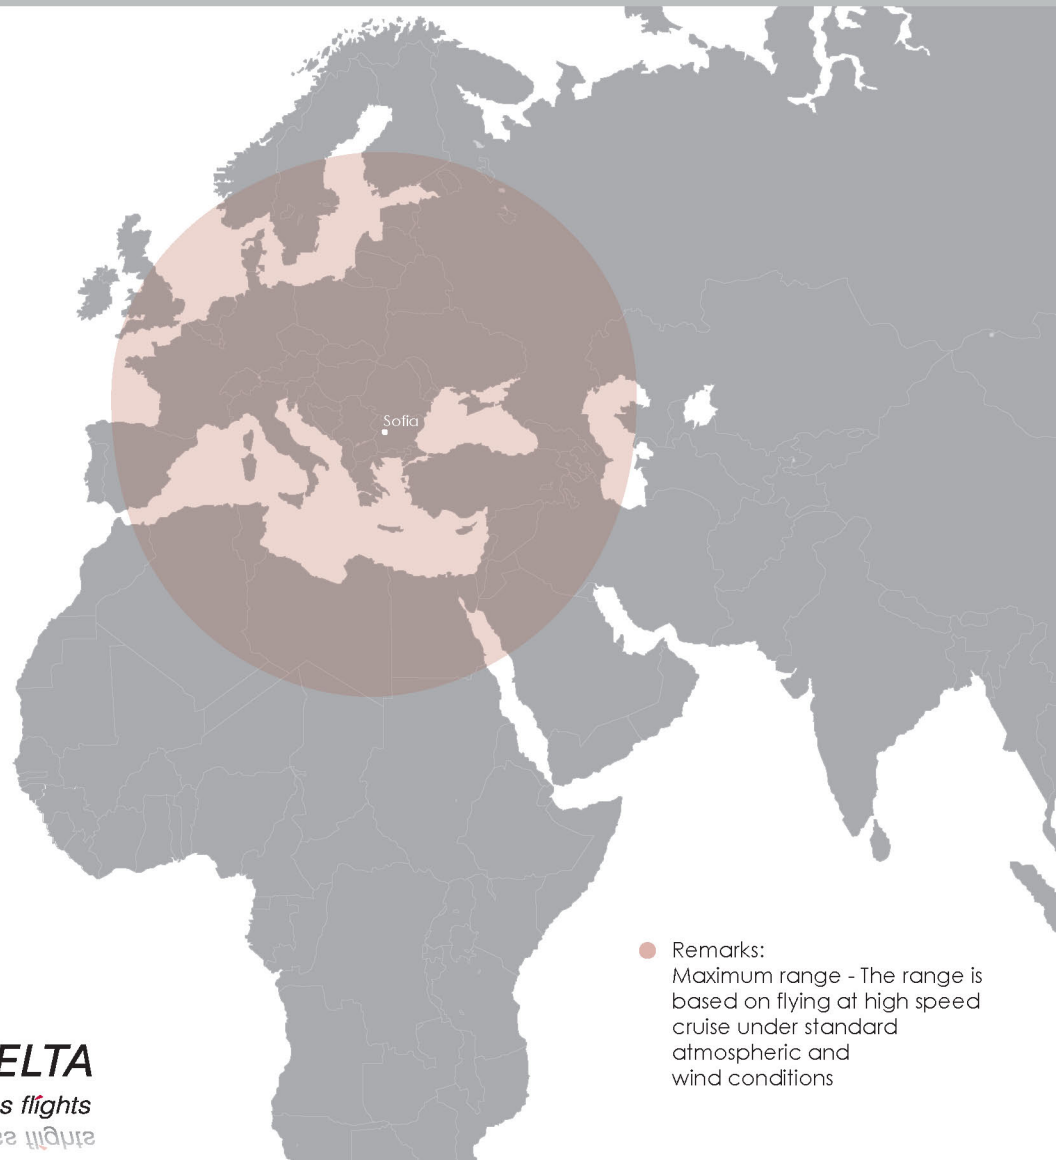

Cessna Citation CJ1+

performance

max. cruising speed	(720 km/h)	389 kts
runway length required	(1,341 m)	4,400 ft
ceiling	(12,497 m)	41,000 ft
max. payload	(580 kg)	1,275 lbs
range max. pax	(1,588 km)	857 nm
max. range	(2,409 km)	1,300 nm

no

no

no

no

cold

no

AVIO DELTA
private and business flights

● Remarks:
Maximum range - The range is based on flying at high speed cruise under standard atmospheric and wind conditions