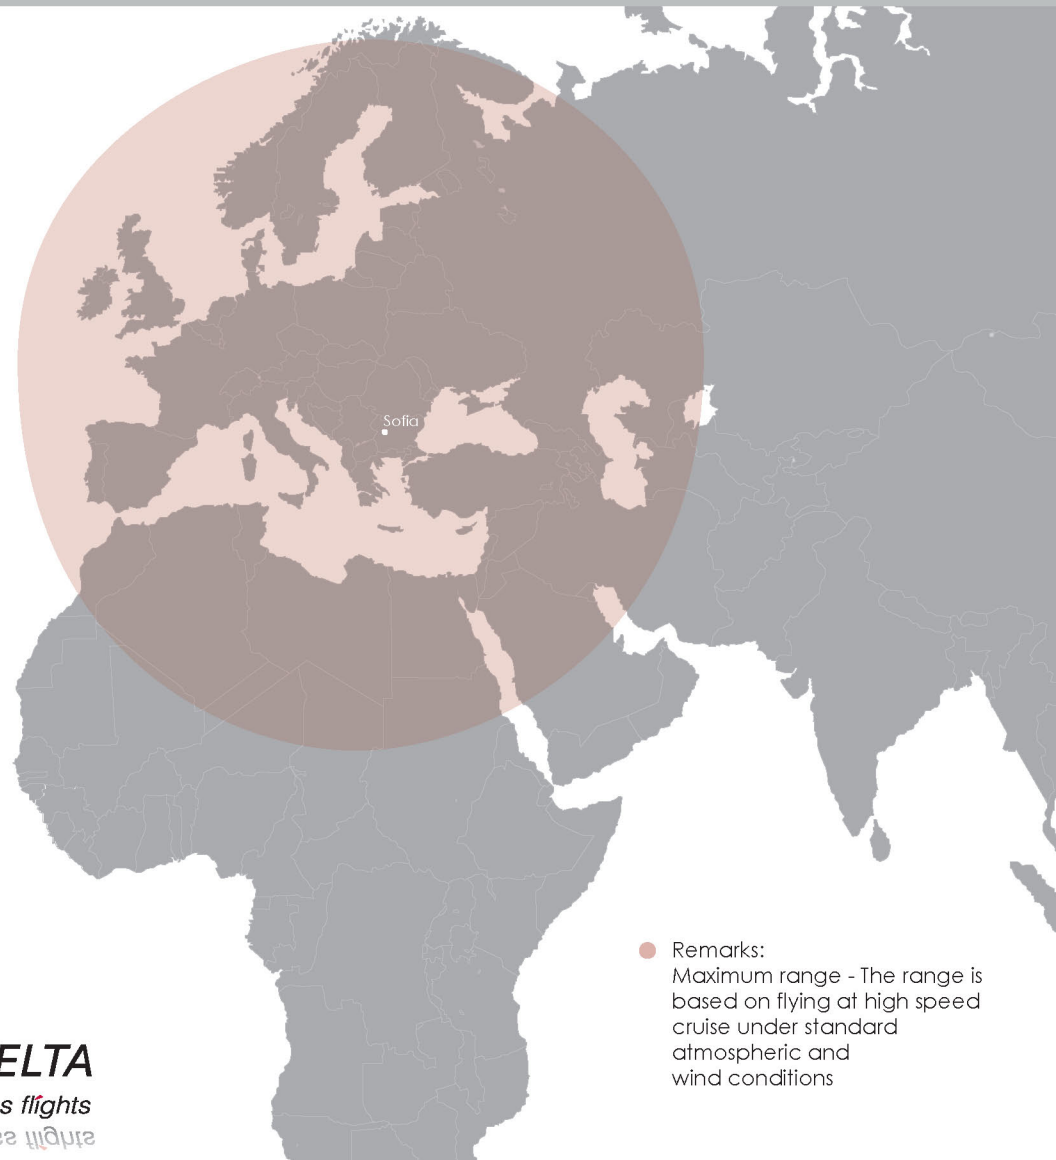

## performance

▲	Max. cruising speed	(774 km/h)	418 kts
▲	Runway length required	(1,585 m)	5,200 ft
▲	Ceiling	(13,716 m)	45,000 ft
▲	Max. payload	(748 kg)	1,650 lbs
▲	Range max. pax	(2,000 km)	1,080 nm
▲	Max. range	(2,989 km)	1,613 nm

cold

no

**AVIO DELTA**  
private and business flights

● Remarks:  
Maximum range - The range is based on flying at high speed cruise under standard atmospheric and wind conditions